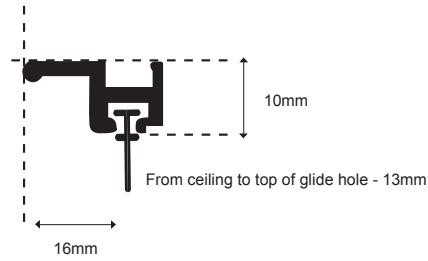

# FINETRAK

FineTrack - Top Fix (straight into ceiling - no bracket required)

## 35MM / FINETRAK COMBO

Therefore front curtain sits 23mm lower than rear curtain

35mm Double Bracket  
35mm Front / Finetrack Back