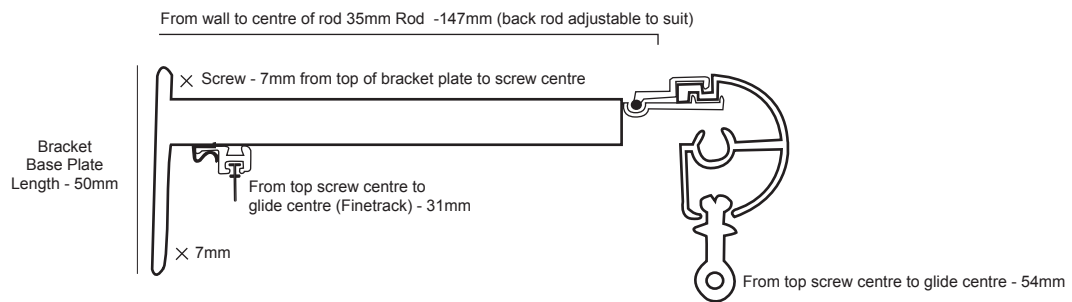

# FINETRAK

FineTrack - Top Fix (straight into ceiling - no bracket required)

## 35MM / FINETRAK COMBO

Therefore front curtain sits 23mm lower than rear curtain

35mm Double Bracket  
35mm Front / Finetrack Back